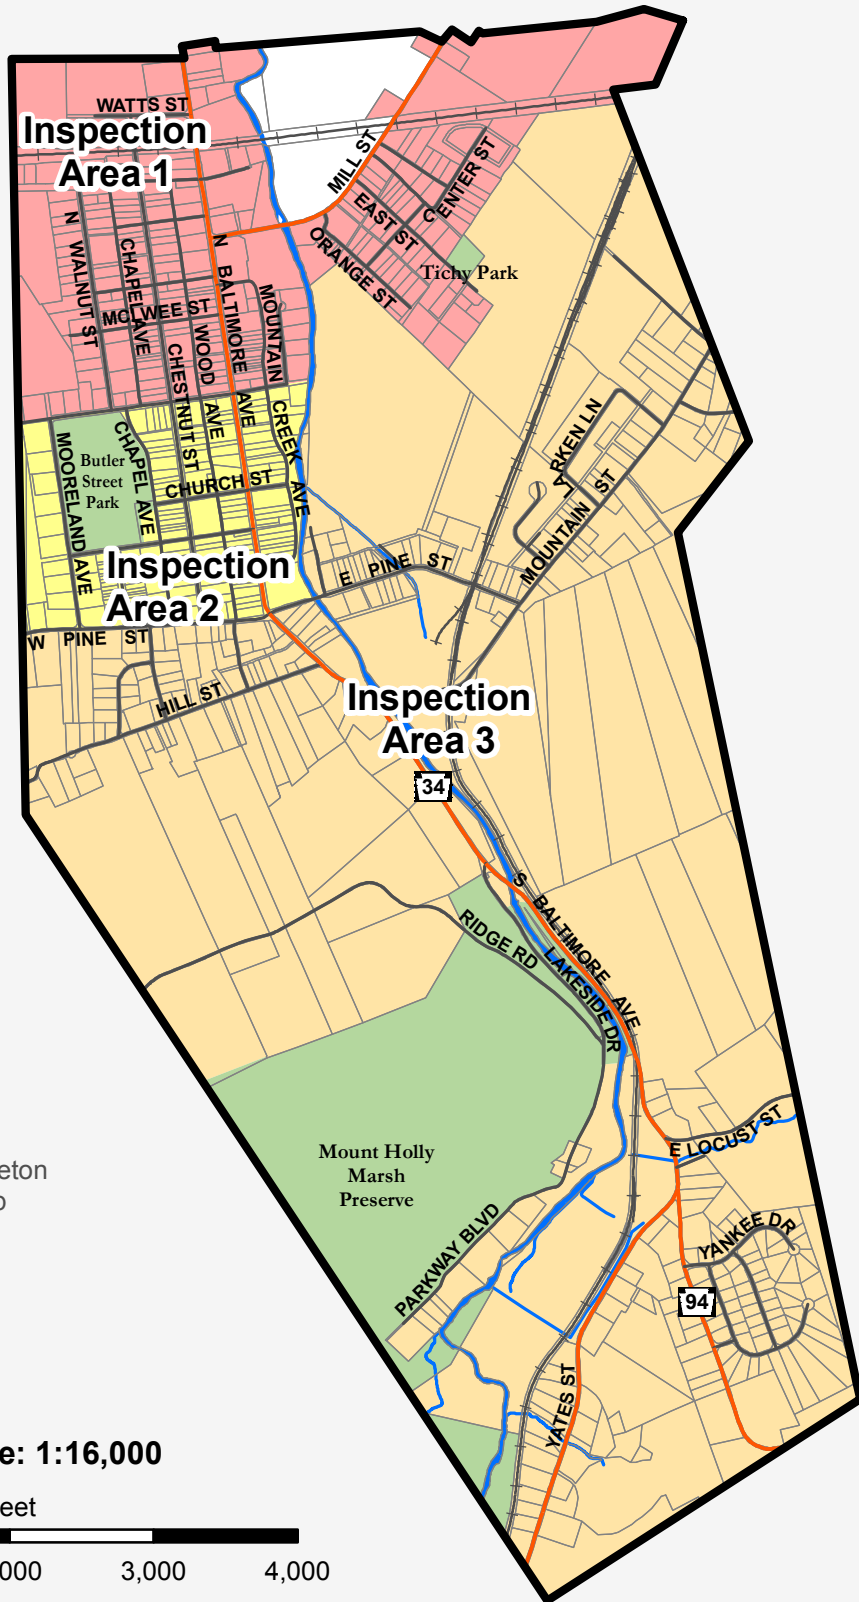

South Middleton Township

South Middleton Township

Map Scale: 1:16,000

Feet

Mount Holly Springs Rental Inspection Map

Rental Inspection Zones

- Inspection Area 1
- Inspection Area 2
- Inspection Area 3

Municipal Boundary

- State Roads
- Local Roads
- Railroads

Tax Parcels

- Streams
- Parks

COUNTY DISCLAIMER